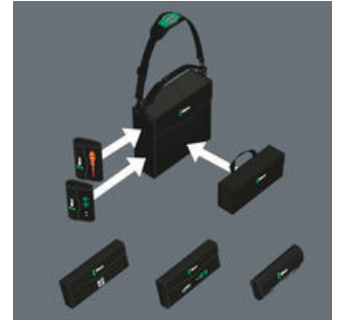

The Wera 2go 1 is the super lightweight and mobile tool carrier for all Wera pouches and textile boxes equipped with hook and loop zone on their reverse sides. The pouches and boxes are easily and securely attached individually to the tool carrier. The hands remain free during transport thanks to the shoulder strap that is included.

Wera 2go

Wera 2go 1 – The outside packer

Wera 2go 1 - The outside packer

Wera 2go Tool Carrier with hook and loop fastener system For the docking of the Wera textile boxes and pouches with hook and loop fastener zones Individually configurable for greater mobility Hands remain free during transport Includes an adjustable, detachable Shoulder Strap with a wide padded section

Practical carrying convenience

The Shoulder Strap enables the tools to be suspended over the shoulder and transported accordingly with the hands remaining free. The adjustable-width padding ensures great carrying comfort and convenience.

Variable thanks to the hook and loop fastener system

The hook and loop fastener system means that other Wera 2go system components can be just as easily attached to the Wera 2go 1 Tool Carrier as all other Wera tools in boxes and pouches with hook and loop fastener zones. This enables an individual composition of the tools needed for a specific job.