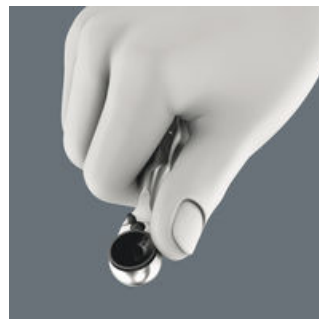

### Bicycle Set 3

Bicycle Set 3

Bicycle Set 3 is a practical assortment for the independent execution of assembly work and repairs on road bikes, mountain bikes and e-bikes. Especially useful: a Bit-Check (empty) is also included, which can be equipped individually with tools on the way: less weight on bike rides.

### Rapid screwdriving

High working speeds can be attained with the Zyklop Mini bit ratchet. The thumb wheel is important, enabling more rapid screwdriving, and the lever of the Zyklop Mini only needs to be used for the final tightening of the screw.