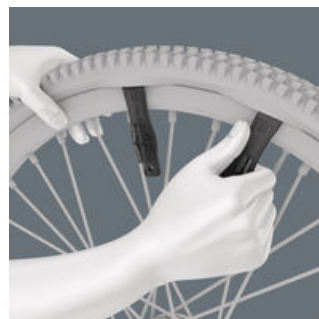

### Simple direction change

Simple switching between left/right operations.

### TZ-Bits

TZ-Bits are tough viscous bits with a torsion zone. Torsion bits absorb the damaging peak torque loads in the torsion zone. This prevents premature wear and enhances the service life of the bits.

### The Zyklop sockets

The Zyklop sockets are suitable for manual and machine-operated tools (non impact). They feature a ball stop groove and knurling at the rear end for manageability during manual use. They are made of chrome-vanadium, dull chromed. Take it easy tool finder: Colour coding by size as well as size stamping - to help you find the required socket quickly and easily.

### Safely lever the tyres off of the rim

With the glass fibre reinforced plastic tyre levers, the tyres can be safely levered off the rim without damaging the rim. Lift off of the rim with one tyre lever, hook into a spoke and pull off the tyre with the second tyre lever. The two tyre levers can be clicked together and are therefore not lost individually.